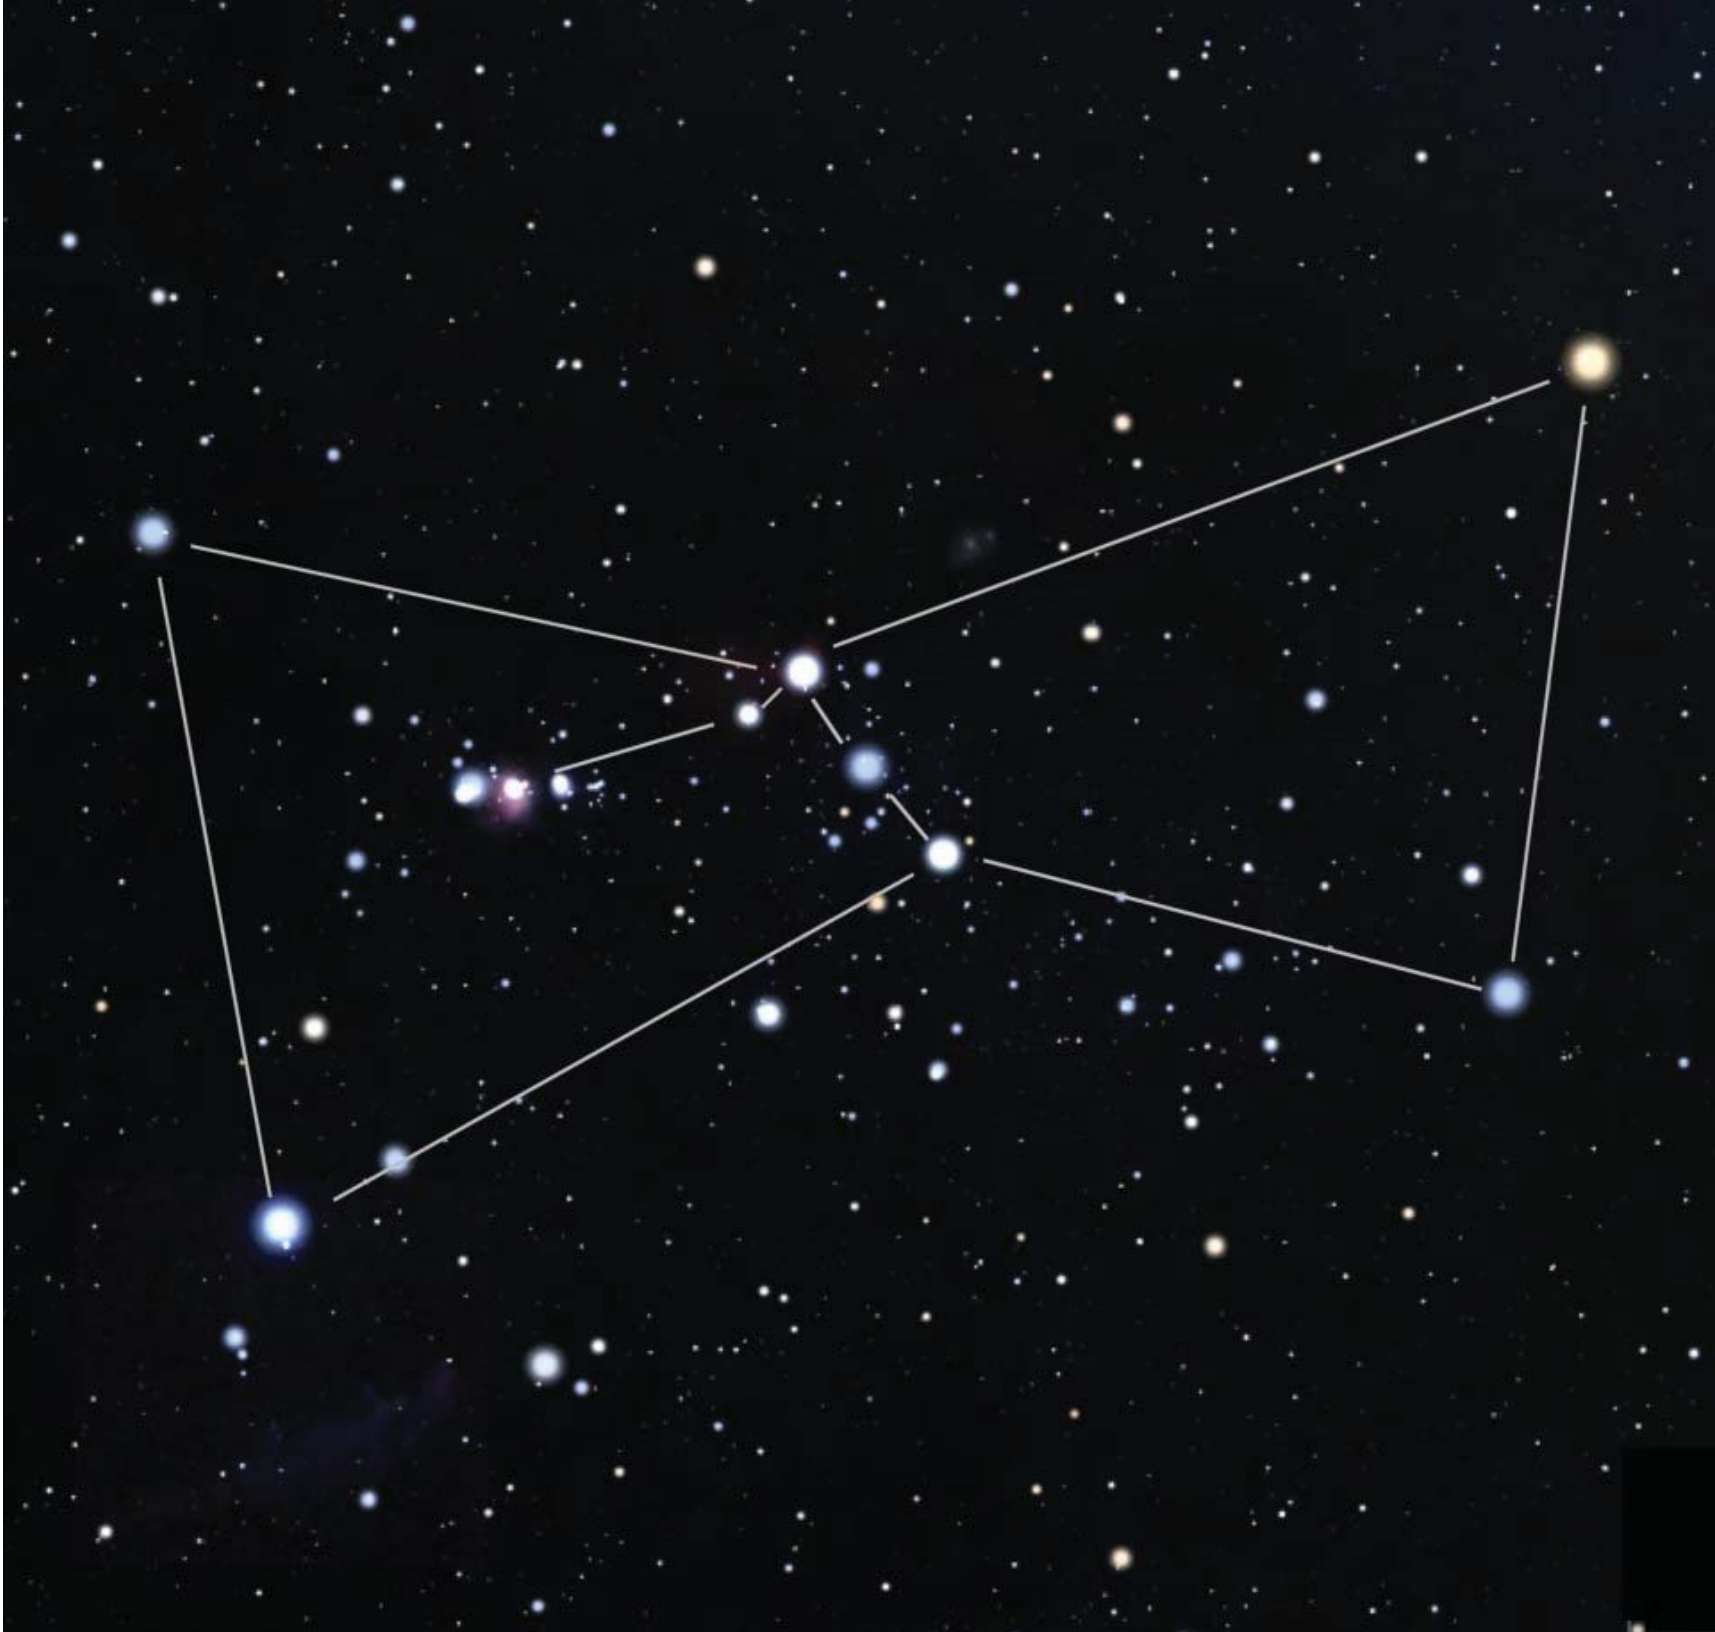

Rigel

W

NAVIGATING WITH ORION

Aim your index finger at the Orion North Arrow.

Align your thumb with the axis of the arrow. Keep thumb perpendicular to index finger. Your thumb now points directly at the North Celestial Pole... near enough equivalent to the North Star... anywhere on the Earth.

The orientation shows True North, and your thumb's inclination equals your Latitude.

2017, Frank Reed, ReedNavigation.com, Conanicut Island USA

Aim your index finger at the Orion North Arrow.

Align your thumb with the axis of the arrow.

Keep thumb perpendicular to index finger.

Your thumb now points directly at the North Celestial Pole...

near enough equivalent to the North Star...

anywhere on the Earth.

The orientation shows True North, and your thumb's inclination equals your latitude.