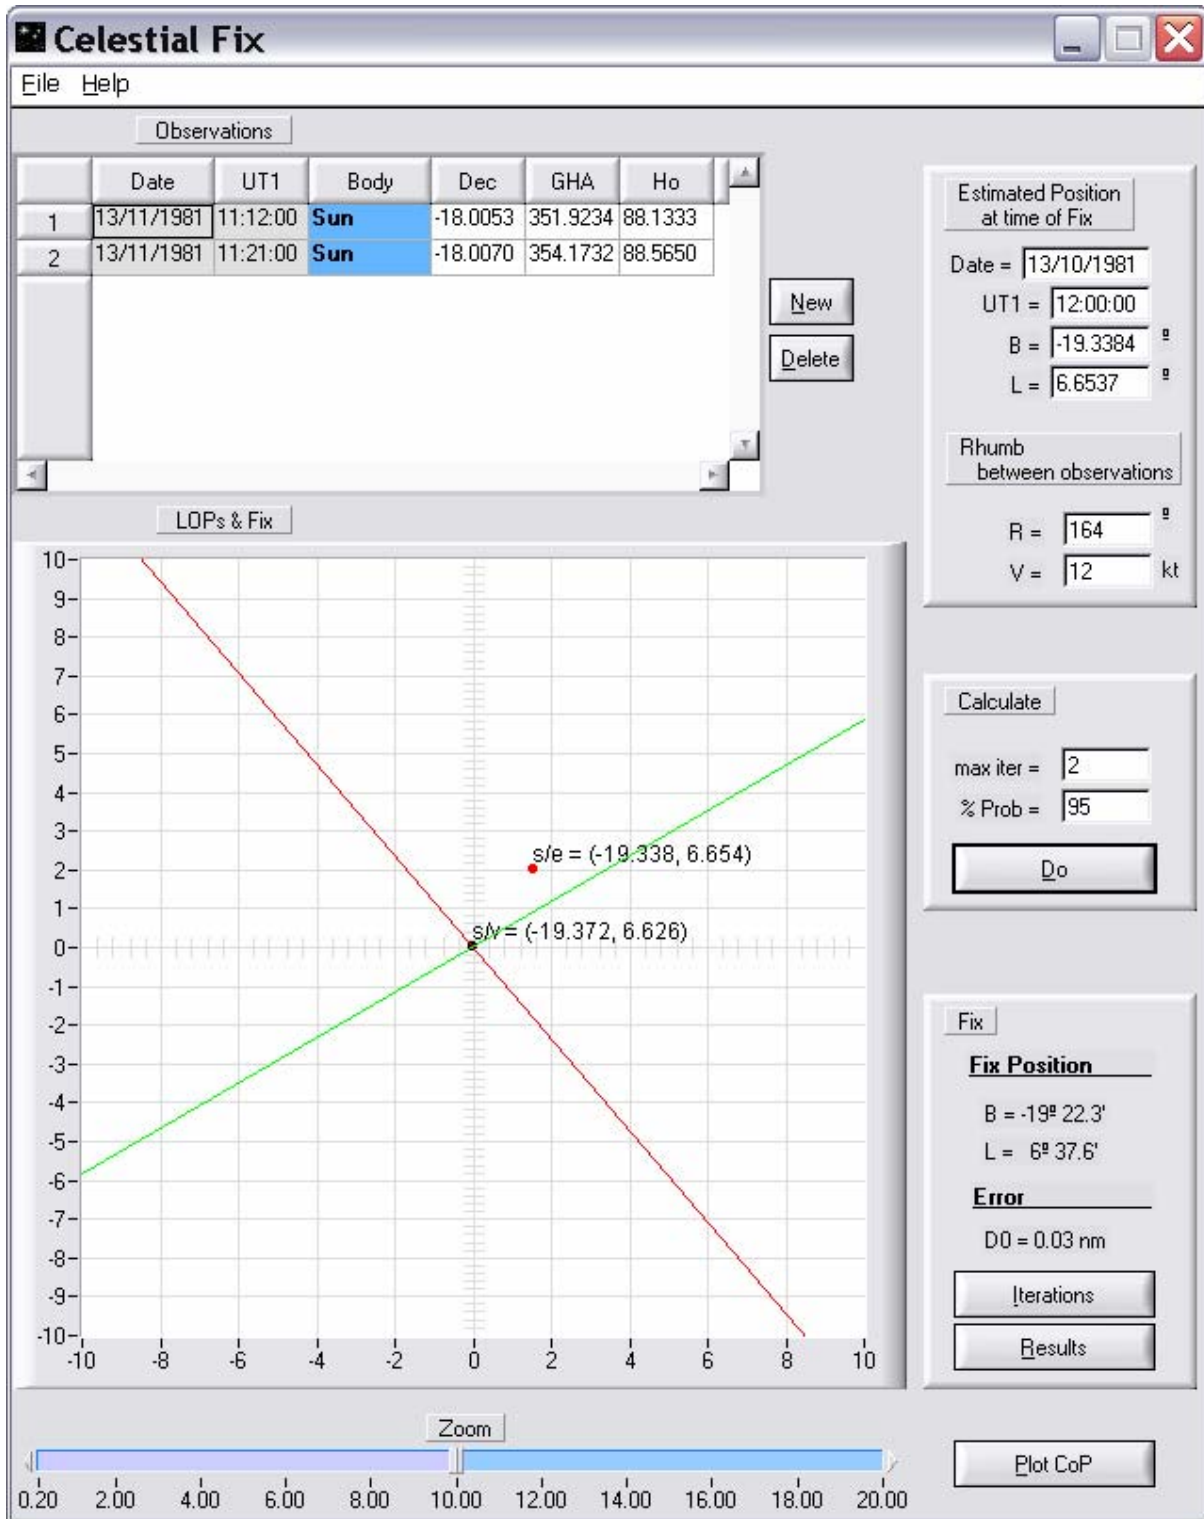

Running Fix