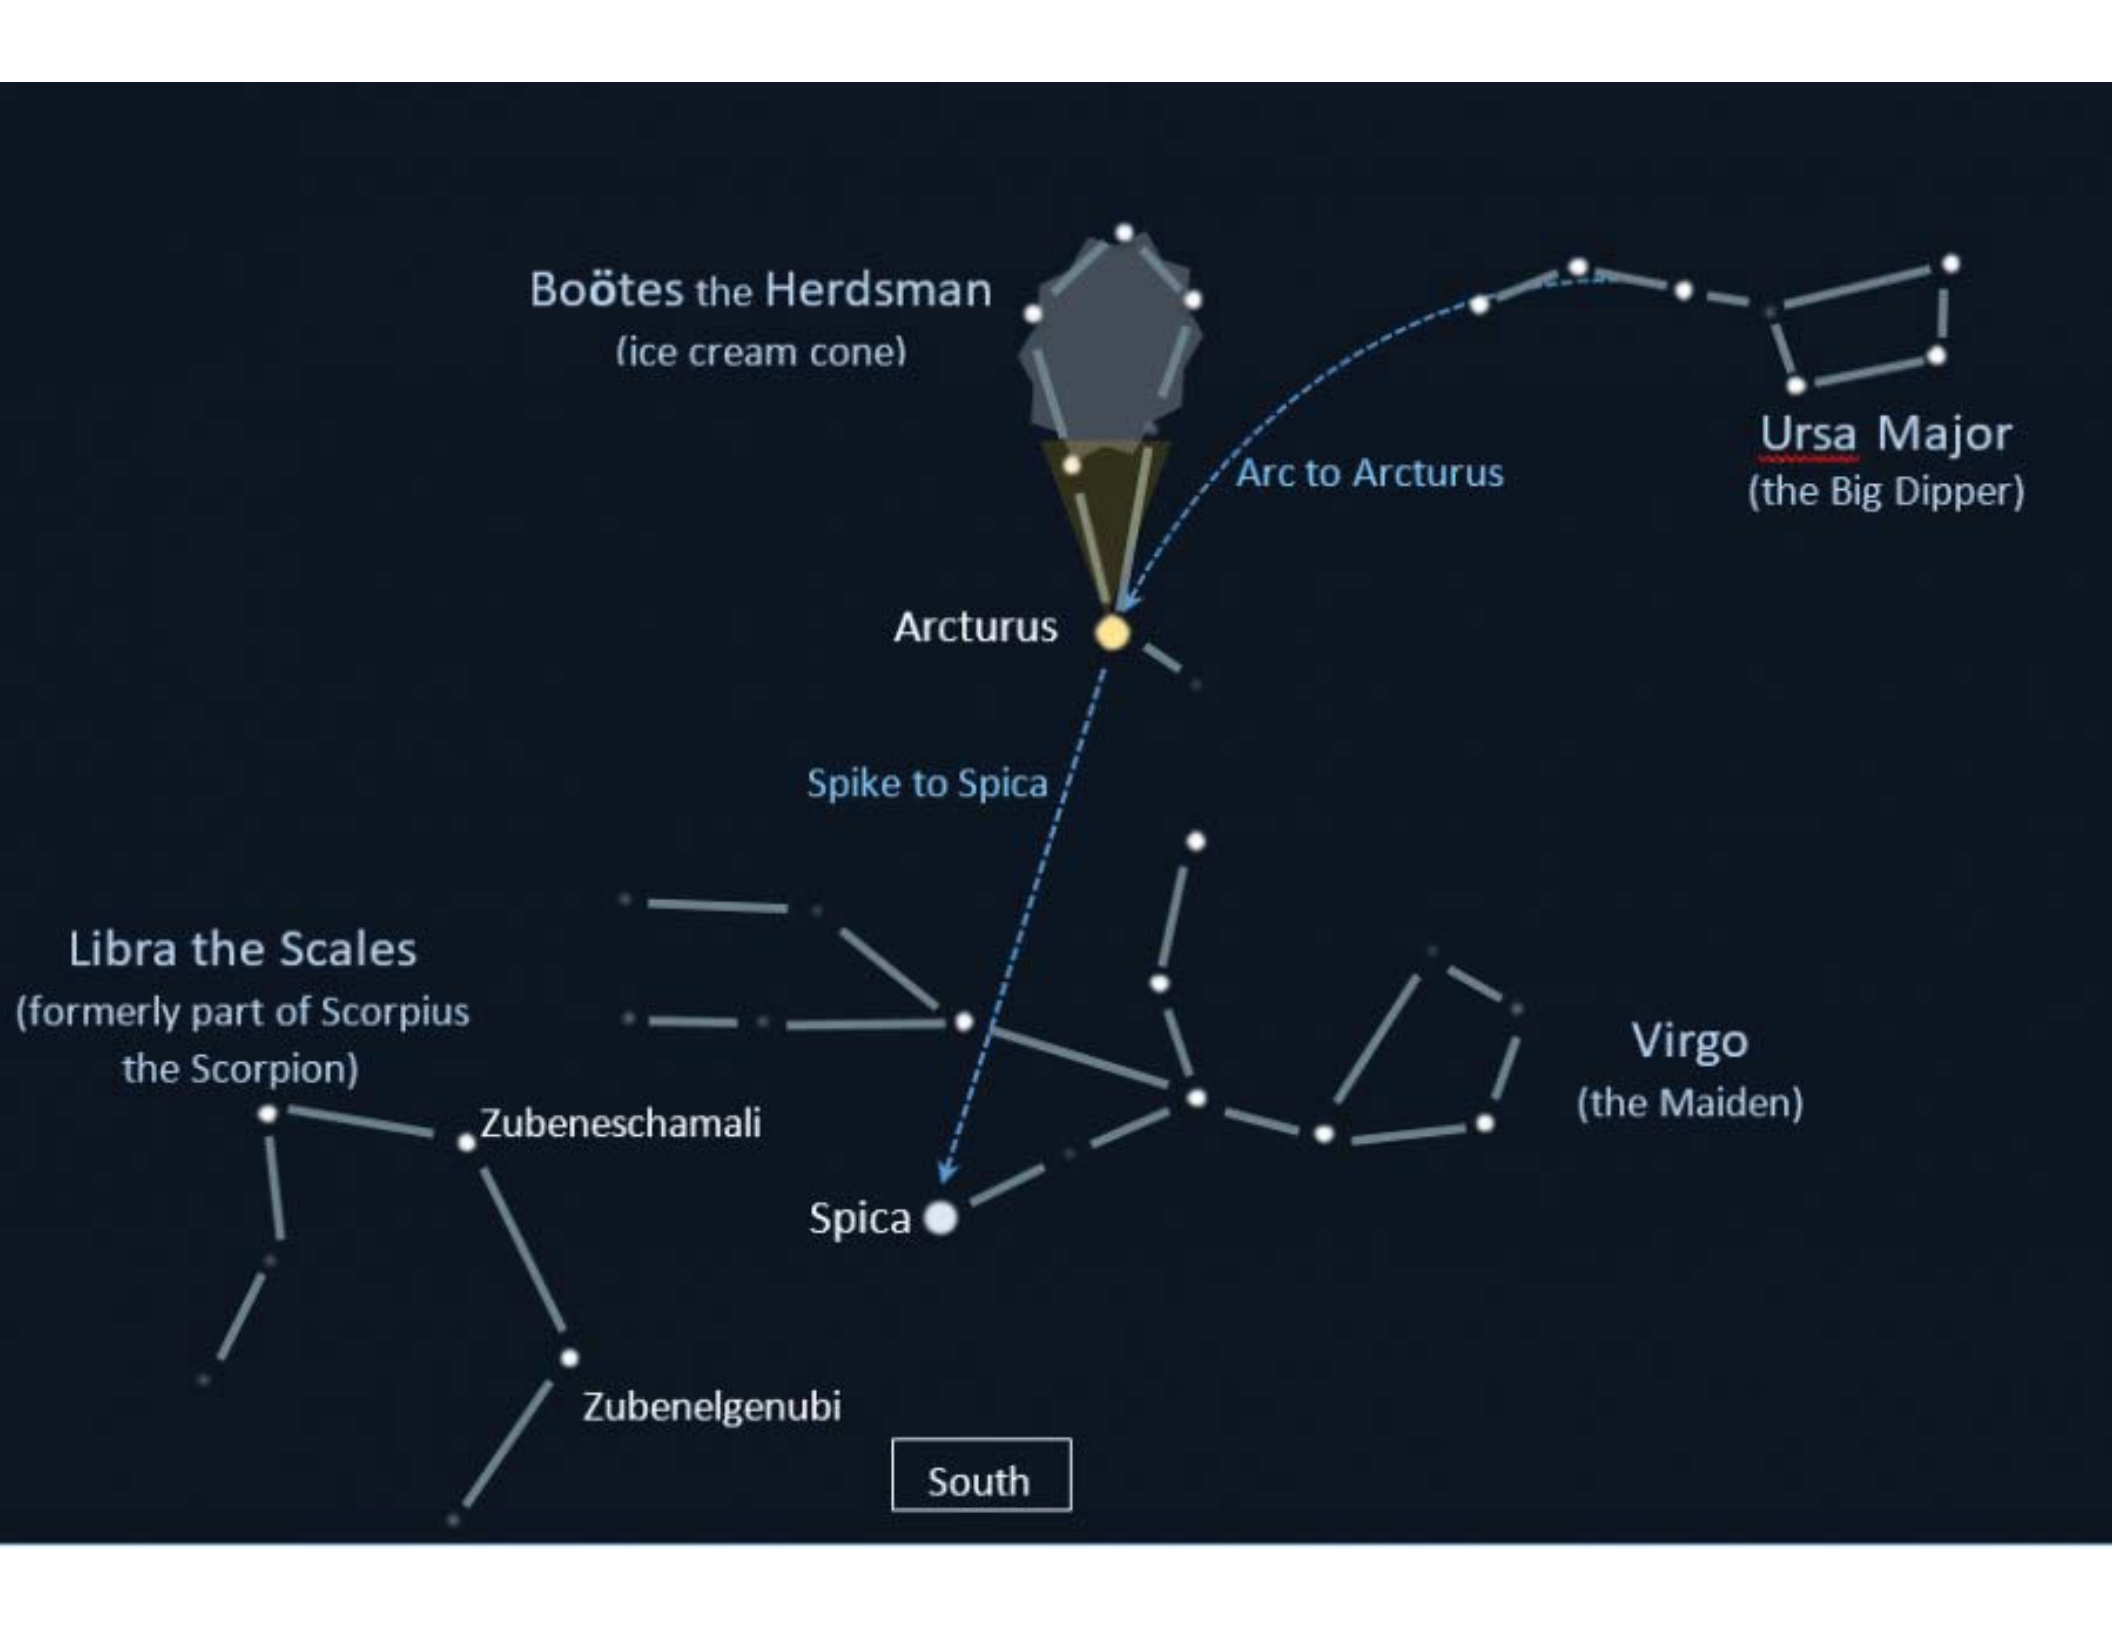

Boötes the Herdsman  
(ice cream cone)

Arc to Arcturus

Ursa Major  
(the Big Dipper)

Arcturus

Spike to Spica

Libra the Scales  
(formerly part of Scorpius  
the Scorpion)

Zubeneschamali

Virgo  
(the Maiden)

Spica

Zubenelgenubi

South

A night sky filled with stars. In the lower right, a ship's spanker sail is visible, illuminated from below. A red arrow points from the sail towards a bright blue-white star in the upper left. The text "Raise the Spanker to Spica" is written in red, italicized font in the center-left area.

*Raise the Spanker  
to Spica*